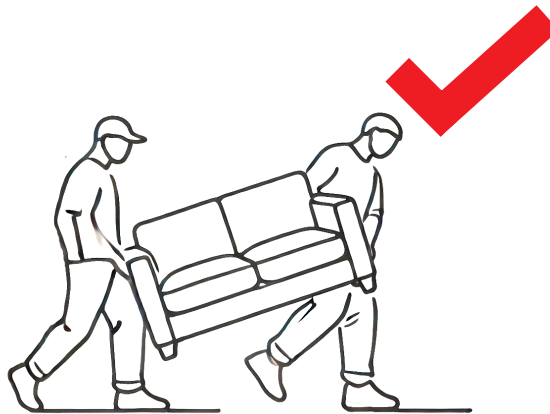

Fotel

CHESTER

INSPIRE

1

2

3

60-70% +10...+25°C

>1 m